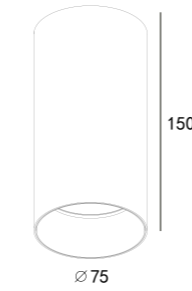

Surface Ceiling Downlight TURUS

224 169
LED Power 8W
Colour Temp 2700/3000K / 4000/5000K
Luminous 671lm / 734lm

224 170
LED Power 30W
Colour Temp 2700/3000K / 4000/5000K
Luminous 2820lm / 3115lm

224 171
LED Power 40W
Colour Temp 2700/3000K / 4000/5000K
Luminous 3800lm / 4142lm