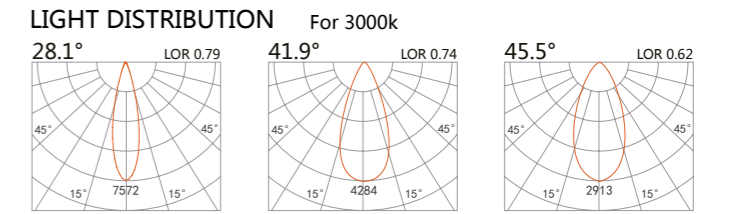

Surface Ceiling Downlight TURUS

224 169
LED Power 8W
Colour Temp 2700/3000K / 4000/5000K
Luminous 671lm / 734lm

224 170
LED Power 30W
Colour Temp 2700/3000K / 4000/5000K
Luminous 2820lm / 3115lm

224 171
LED Power 40W
Colour Temp 2700/3000K / 4000/5000K
Luminous 3800lm / 4142lm