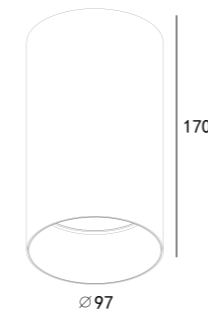

Surface Ceiling Downlight TURUS

224 169
LED Power 8W
Colour Temp 2700/3000K / 4000/5000K
Luminous 671lm / 734lm

224 170
LED Power 30W
Colour Temp 2700/3000K / 4000/5000K
Luminous 2820lm / 3115lm

224 171
LED Power 40W
Colour Temp 2700/3000K / 4000/5000K
Luminous 3800lm / 4142lm