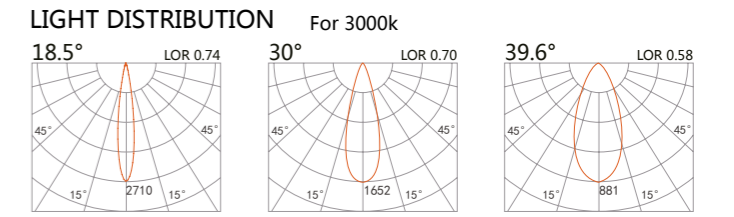

Surface Ceiling Downlight TURUS

224 169
LED Power 8W
Colour Temp 2700/3000K / 4000/5000K
Luminous 671lm / 734lm

224 170
LED Power 30W
Colour Temp 2700/3000K / 4000/5000K
Luminous 2820lm / 3115lm

224 171
LED Power 40W
Colour Temp 2700/3000K / 4000/5000K
Luminous 3800lm / 4142lm