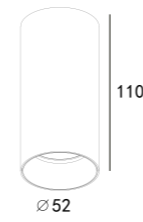

Surface Ceiling Downlight TURUS

224 169
LED Power 8W
Colour Temp 2700/3000K / 4000/5000K
Luminous 671lm / 734lm

224 170
LED Power 30W
Colour Temp 2700/3000K / 4000/5000K
Luminous 2820lm / 3115lm

224 171
LED Power 40W
Colour Temp 2700/3000K / 4000/5000K
Luminous 3800lm / 4142lm